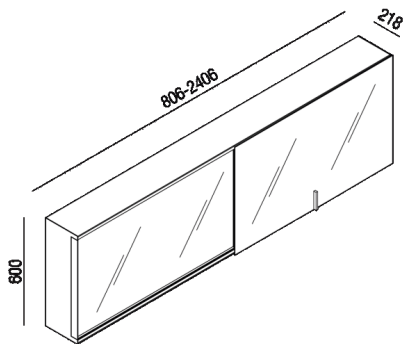

Mirror cabinet

P-028

Benedini Associati, 2023

Finishes

-  Natural oak
-  Brown oak
-  Dark oak
-  Reconstituted with teak finish
-  Polished
-  Satin finish

Materials

-  Wood
-  Stainless steel

Height:	60 cm	23" 5/8 inches
Depth:	21.8 cm	8" 37â„•,64 inches