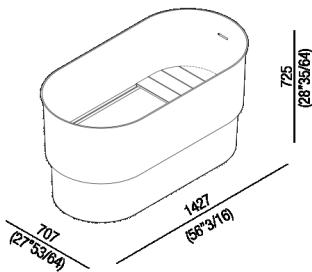

Bathtub with slatted seat

AVAS1981_

Neri&Hu, 2017

Deep free-standing bathtub with small footprint.

Finishes

-  White
-  White/dark grey
-  White/light grey

Materials

-  Cristalplant® biobased

Bathtub in white bio-based Cristalplant® or two-coloured (exterior in dark grey RAL7021 or light grey RAL7044); with overflow opening and no tap hole. Taps can be wall or floor mounted. Immersion is equipped with a slatted seat (compulsory insertion) available in Iroko wood. The bottom of the tub can be encased in the floor to facilitate access. The two-coloured model can be made in colours chosen by the client with a surcharge of 15% on the price of the two-coloured finish. It is fitted with a waste with cap in white Cristalplant® .MET0477C (also suitable for bathtubs in display). Ascension, a multi-purpose accessory made of iroko wood, can be added to the bathtub to allow easy bathtub access or for use as a seat or side table for your everyday objects.

Height:	72.5 cm	28" 35/64 inches
Width:	142.7 cm	56" 3/16 inches
Weight:	100 kg	220 lbs
Depth:	70.7 cm	27" 53/64 inches
Capacity:	305 l	81 gal
Packaging:	75 x 150 x 80 cm	29" 17/32 x 59" 1/6 x 31" 1/2 inches
Total weight:	160 kg	363 lbs

Main dimensions

Installation notes: wall mounted tap

	A*	B**	C
FEZ2 (AFEZ027)	830 (32*43/64)	-	150 (5*29/32)
LIMÓN (ELIM437D+ILIX431D, ELIM443+ILIX443)	830 (32*43/64)	-	150 (5*29/32)
MEMORY (AMEM324, AMEM342, AMEM343)	830 (32*43/64)	-	150 (5*29/32)
MEMORY MIX (EMIX437D+ILIX431D, EMIX443+ILIX443)	830 (32*43/64)	-	150 (5*29/32)
SQUARE (ARUB1117)	830 (32*43/64)	-	50 (1*31/32)
SQUARE (ARUB1118)	830 (32*43/64)	-	150 (5*29/32)
SEN (ESEN0912V)	-	830 (32*43/64)	50 (1*31/32)