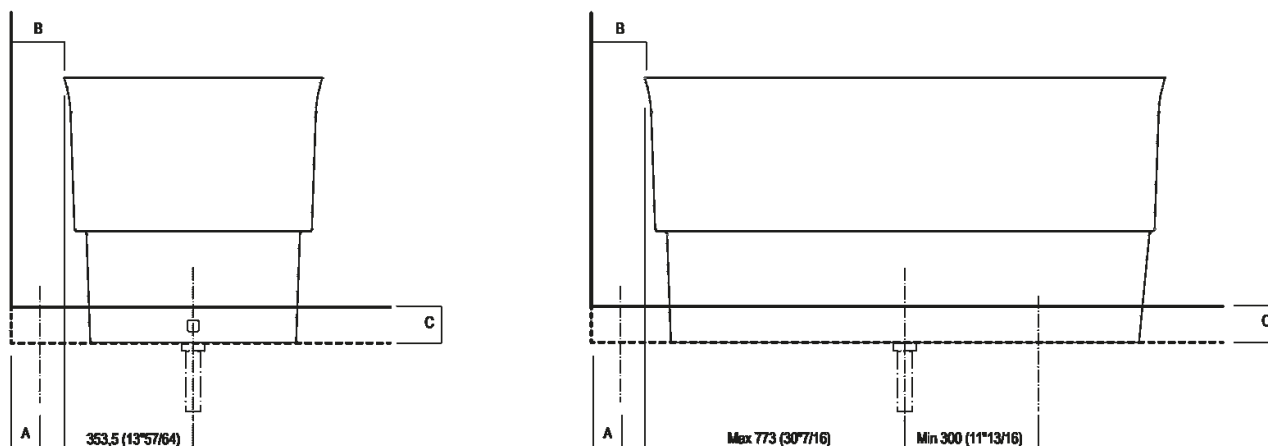

* inserasse gruppo / axial distance for tap
 ** filo inferiore gruppo / Tap's lower edge

Installation notes: floor-mounted tap

	A	B	C*
FEZ 2 (EFEZ026, MET885)	90 (3'35/64)	175 (6'57/64)	100 (3'15/16)
(EFEZ028)	135 (5'5/16)	230 (9'1/16)	100 (3'15/16)
LIMÓN (ELIM425)	135 (5'5/16)	230 (9'1/16)	100 (3'15/16)
MEMORY (EMEM325)	135 (5'5/16)	230 (9'1/16)	100 (3'15/16)
LIMÓN / MEMORY / MEMORY MIX (EMEM327)	135 (5'5/16)	230 (9'1/16)	100 (3'15/16)
SQUARE (ERUB1112, ERUB1115)	90 (3'35/64)	175 (6'57/64)	100 (3'15/16)
SEN (ESEN0911, ESEN0977)	90 (3'35/64)	175 (6'57/64)	100 (3'15/16)

* misure minime/ minimum measures

Dimensions for recess

Installation notes: floor-mounted tap

	A	B	C*
FEZ 2 (EFEZ026, MET885)	90 (3*35/64)	175 (6*57/64)	100 (3*15/16)
(EFEZ028)	135 (5*5/16)	230 (9*1/16)	100 (3*15/16)
LIMÓN (ELIM425)	135 (5*5/16)	230 (9*1/16)	100 (3*15/16)
MEMORY (EMEM325)	135 (5*5/16)	230 (9*1/16)	100 (3*15/16)
LIMÓN / MEMORY / MEMORY MIX (EMEM327)	135 (5*5/16)	230 (9*1/16)	100 (3*15/16)
SQUARE (ERUB1112, ERUB1115)	90 (3*35/64)	175 (6*57/64)	100 (3*15/16)
SEN (ESEN0911, ESEN0977)	90 (3*35/64)	175 (6*57/64)	100 (3*15/16)

* misure minime/ minimum measures

Main dimensions AVAS1982I

Main dimensions AVAS1982Z