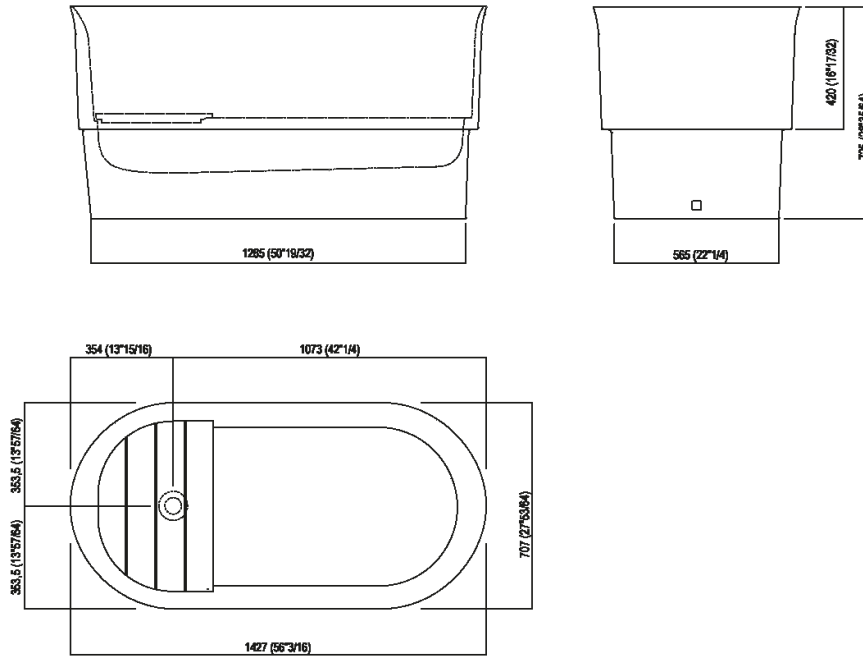

Bathtub with slatted seat

AVAS1981_

Neri&Hu, 2017

Deep free-standing bathtub with small footprint.

Finishes

-  White
-  White/dark grey
-  White/light grey

Materials

-  Cristalplant® biobased

Bathtub in white bio-based Cristalplant® or two-coloured (exterior in dark grey RAL7021 or light grey RAL7044); with overflow opening and no tap hole. Taps can be wall or floor mounted. Immersion is equipped with a slatted seat (compulsory insertion) available in Iroko wood. The bottom of the tub can be encased in the floor to facilitate access. The two-coloured model can be made in colours chosen by the client with a surcharge of 15% on the price of the two-coloured finish. It is fitted with a waste with cap in white Cristalplant® .MET0477C (also suitable for bathtubs in display). Ascension, a multi-purpose accessory made of iroko wood, can be added to the bathtub to allow easy bathtub access or for use as a seat or side table for your everyday objects.

Height:	72.5 cm	28" 35/64 inches
Width:	142.7 cm	56" 3/16 inches
Weight:	100 kg	220 lbs
Depth:	70.7 cm	27" 53/64 inches
Capacity:	305 l	81 gal
Packaging:	75 x 150 x 80 cm	29" 17/32 x 59" 1/6 x 31" 1/2 inches
Total weight:	160 kg	363 lbs

Main dimensions

Installation notes: wall mounted tap

	A*	B**	C
FEZ2 (AFEZ027)	830 (32*43/64)	-	150 (5*29/32)
LIMÓN (ELIM437D+ILIX431D, ELIM443+ILIX443)	830 (32*43/64)	-	150 (5*29/32)
MEMORY (AMEM324, AMEM342, AMEM343)	830 (32*43/64)	-	150 (5*29/32)
MEMORY MIX (EMIX437D+ILIX431D, EMIX443+ILIX443)	830 (32*43/64)	-	150 (5*29/32)
SQUARE (ARUB1117)	830 (32*43/64)	-	50 (1*31/32)
SQUARE (ARUB1118)	830 (32*43/64)	-	150 (5*29/32)
SEN (ESEN0912V)	-	830 (32*43/64)	50 (1*31/32)