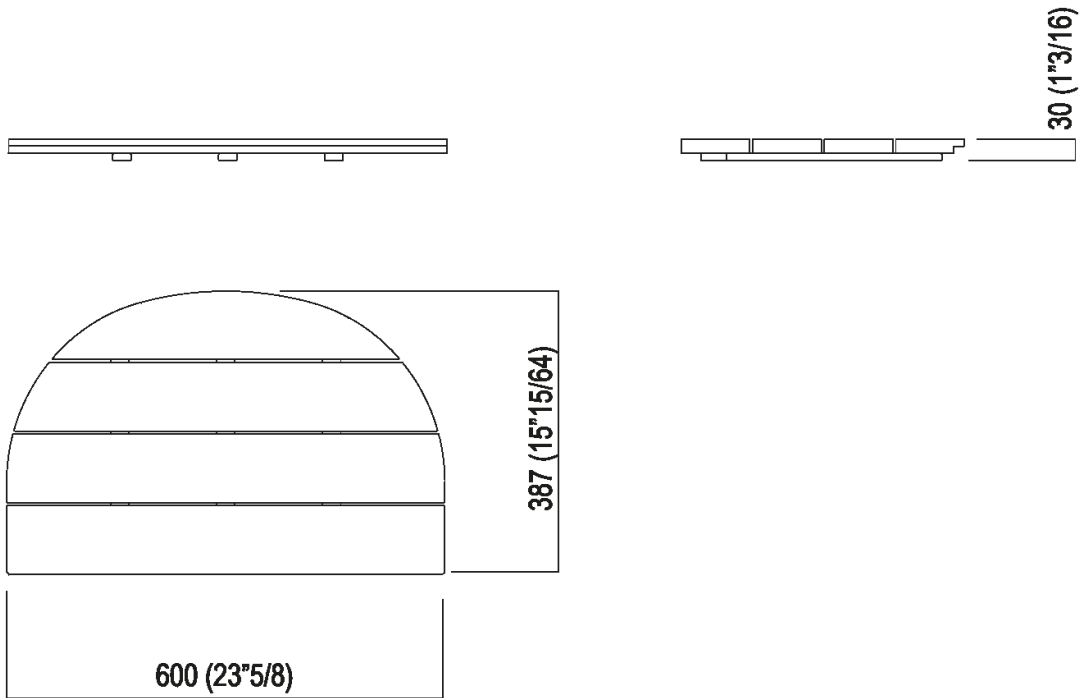

Height:	72.5 cm	28" 35/64 inches
Width:	142.7 cm	56" 3/16 inches
Weight:	100 kg	220 lbs
Depth:	70.7 cm	27" 53/64 inches
Capacity:	305 l	81 gal
Packaging:	75 x 150 x 80 cm	29" 17/32 x 59" 1/6 x 31" 1/2 inches
Total weight:	160 kg	363 lbs

* inserasse gruppo / axial distance for tap
 ** filo inferiore gruppo / Tap's lower edge

Installation notes: floor-mounted tap

	A	B	C*
FEZ 2 (EFEZ026, MET885)	90 (3'35/64)	175 (6'57/64)	100 (3'15/16)
(EFEZ028)	135 (5'5/16)	230 (9'1/16)	100 (3'15/16)
LIMÓN (ELIM425)	135 (5'5/16)	230 (9'1/16)	100 (3'15/16)
MEMORY (EMEM325)	135 (5'5/16)	230 (9'1/16)	100 (3'15/16)
LIMÓN / MEMORY / MEMORY MIX (EMEM327)	135 (5'5/16)	230 (9'1/16)	100 (3'15/16)
SQUARE (ERUB1112, ERUB1115)	90 (3'35/64)	175 (6'57/64)	100 (3'15/16)
SEN (ESEN0911, ESEN0977)	90 (3'35/64)	175 (6'57/64)	100 (3'15/16)

* misure minime/ minimum measures

Dimensions for recess

Installation notes: floor-mounted tap

	A	B	C*
FEZ 2 (EFEZ026, MET885)	90 (3*35/64)	175 (6*57/64)	100 (3*15/16)
(EFEZ028)	135 (5*5/16)	230 (9*1/16)	100 (3*15/16)
LIMÓN (ELIM425)	135 (5*5/16)	230 (9*1/16)	100 (3*15/16)
MEMORY (EMEM325)	135 (5*5/16)	230 (9*1/16)	100 (3*15/16)
LIMÓN / MEMORY / MEMORY MIX (EMEM327)	135 (5*5/16)	230 (9*1/16)	100 (3*15/16)
SQUARE (ERUB1112, ERUB1115)	90 (3*35/64)	175 (6*57/64)	100 (3*15/16)
SEN (ESEN0911, ESEN0977)	90 (3*35/64)	175 (6*57/64)	100 (3*15/16)

* misure minime/ minimum measures

Main dimensions AVAS1982I

Main dimensions AVAS1982Z