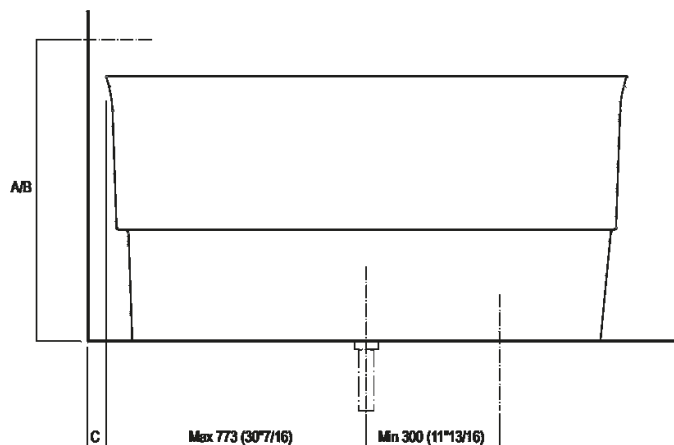

Bathtub in white bio-based Cristalplant® or two-coloured (exterior in dark grey RAL7021 or light grey RAL7044); with overflow opening and no tap hole. Taps can be wall or floor mounted. Immersion is equipped with a slatted seat (compulsory insertion) available in Iroko wood. The bottom of the tub can be encased in the floor to facilitate access. The two-coloured model can be made in colours chosen by the client with a surcharge of 15% on the price of the two-coloured finish. It is fitted with a waste with cap in white Cristalplant® .MET0477C (also suitable for bathtubs in display). Ascension, a multi-purpose accessory made of iroko wood, can be added to the bathtub to allow easy bathtub access or for use as a seat or side table for your everyday objects.

Height:	72.5 cm	28" 35/64 inches
Width:	142.7 cm	56" 3/16 inches
Weight:	100 kg	220 lbs
Depth:	70.7 cm	27" 53/64 inches
Capacity:	305 l	81 gal
Packaging:	75 x 150 x 80 cm	29" 17/32 x 59" 1/6 x 31" 1/2 inches
Total weight:	160 kg	363 lbs

Main dimensions

Installation notes: wall mounted tap

	A*	B**	C
FEZ2 (AFEZ027)	830 (32*43/64)	-	150 (5*29/32)
LIMÓN (ELIM437D+ILIX431D, ELIM443+ILIX443)	830 (32*43/64)	-	150 (5*29/32)
MEMORY (AMEM324, AMEM342, AMEM343)	830 (32*43/64)	-	150 (5*29/32)
MEMORY MIX (EMIX437D+ILIX431D, EMIX443+ILIX443)	830 (32*43/64)	-	150 (5*29/32)
SQUARE (ARUB1117)	830 (32*43/64)	-	50 (1*31/32)
SQUARE (ARUB1118)	830 (32*43/64)	-	150 (5*29/32)
SEN (ESEN0912V)	-	830 (32*43/64)	50 (1*31/32)